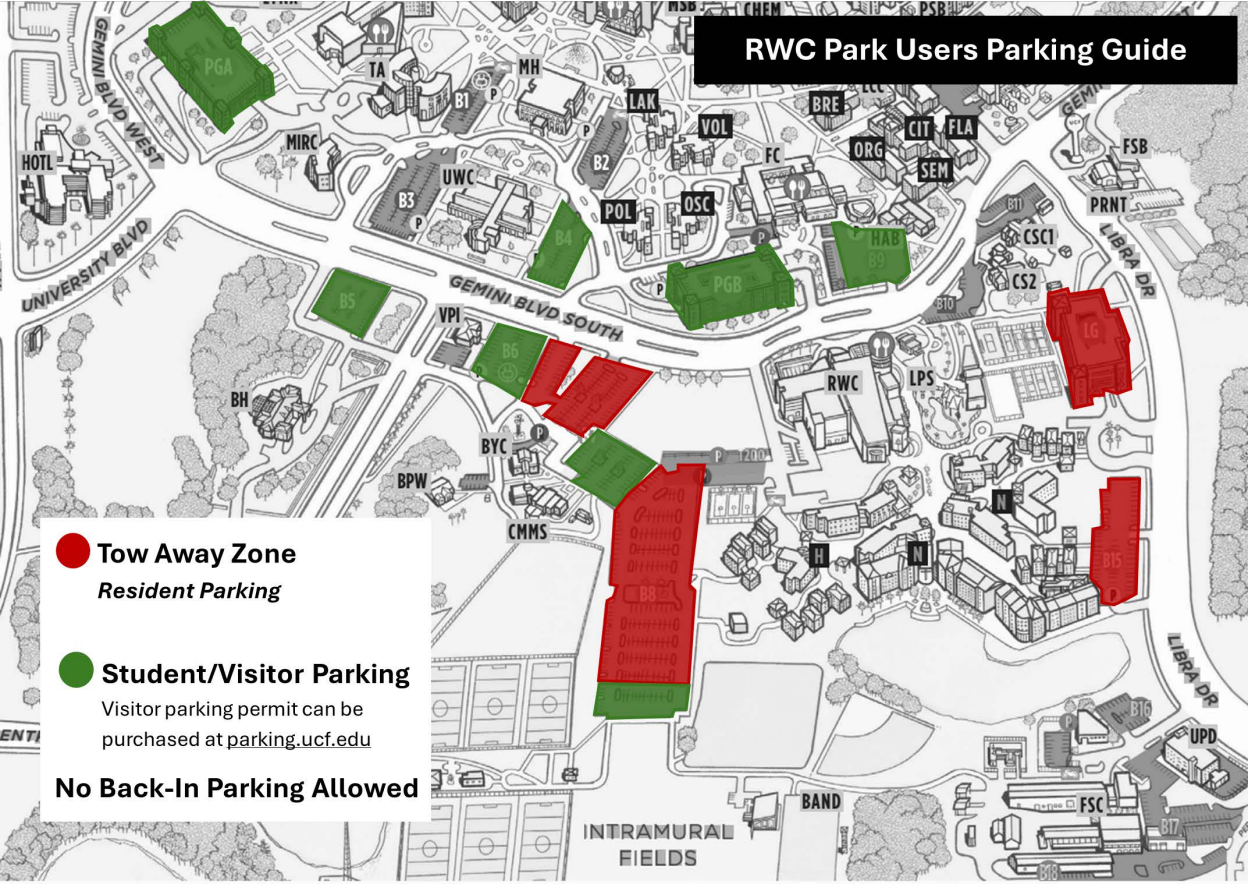

RWC Park Users Parking Guide

Tow Away Zone

Resident Parking

Student/Visitor Parking

Visitor parking permit can be purchased at parking.ucf.edu

No Back-In Parking Allowed